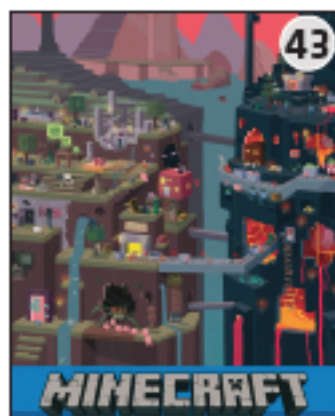

MAXI 61x91,5 cm

POSTERS